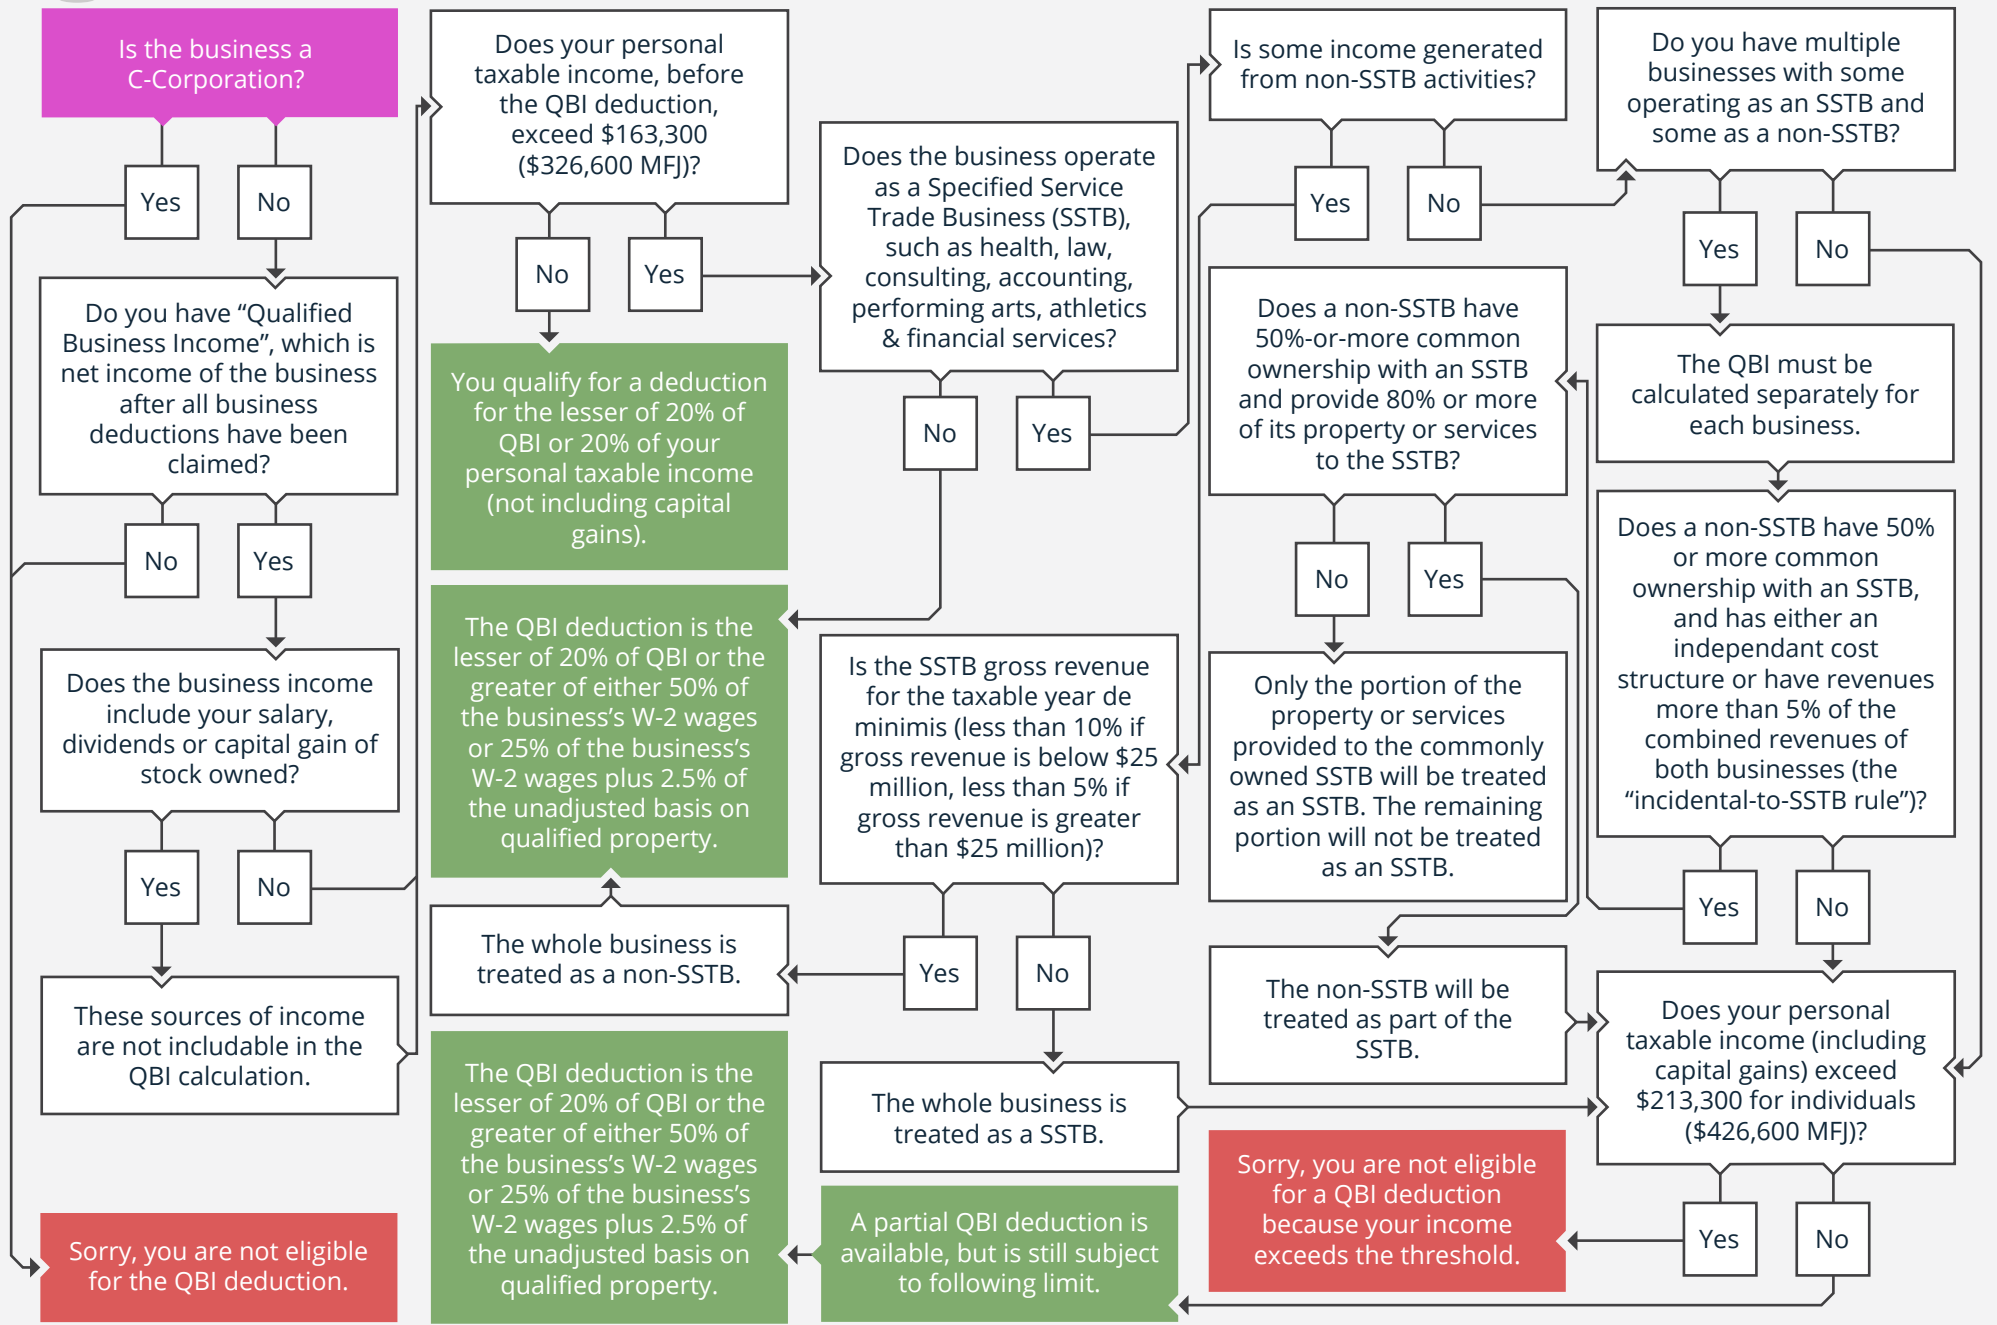

Start Here

Interested in working with our firm?

[Click here to learn more about our complimentary Plan of C.A.R.E. process that allows you to evaluate our firm before hiring us.](#)

Craig Goldslager, Founder of Utterly Financial