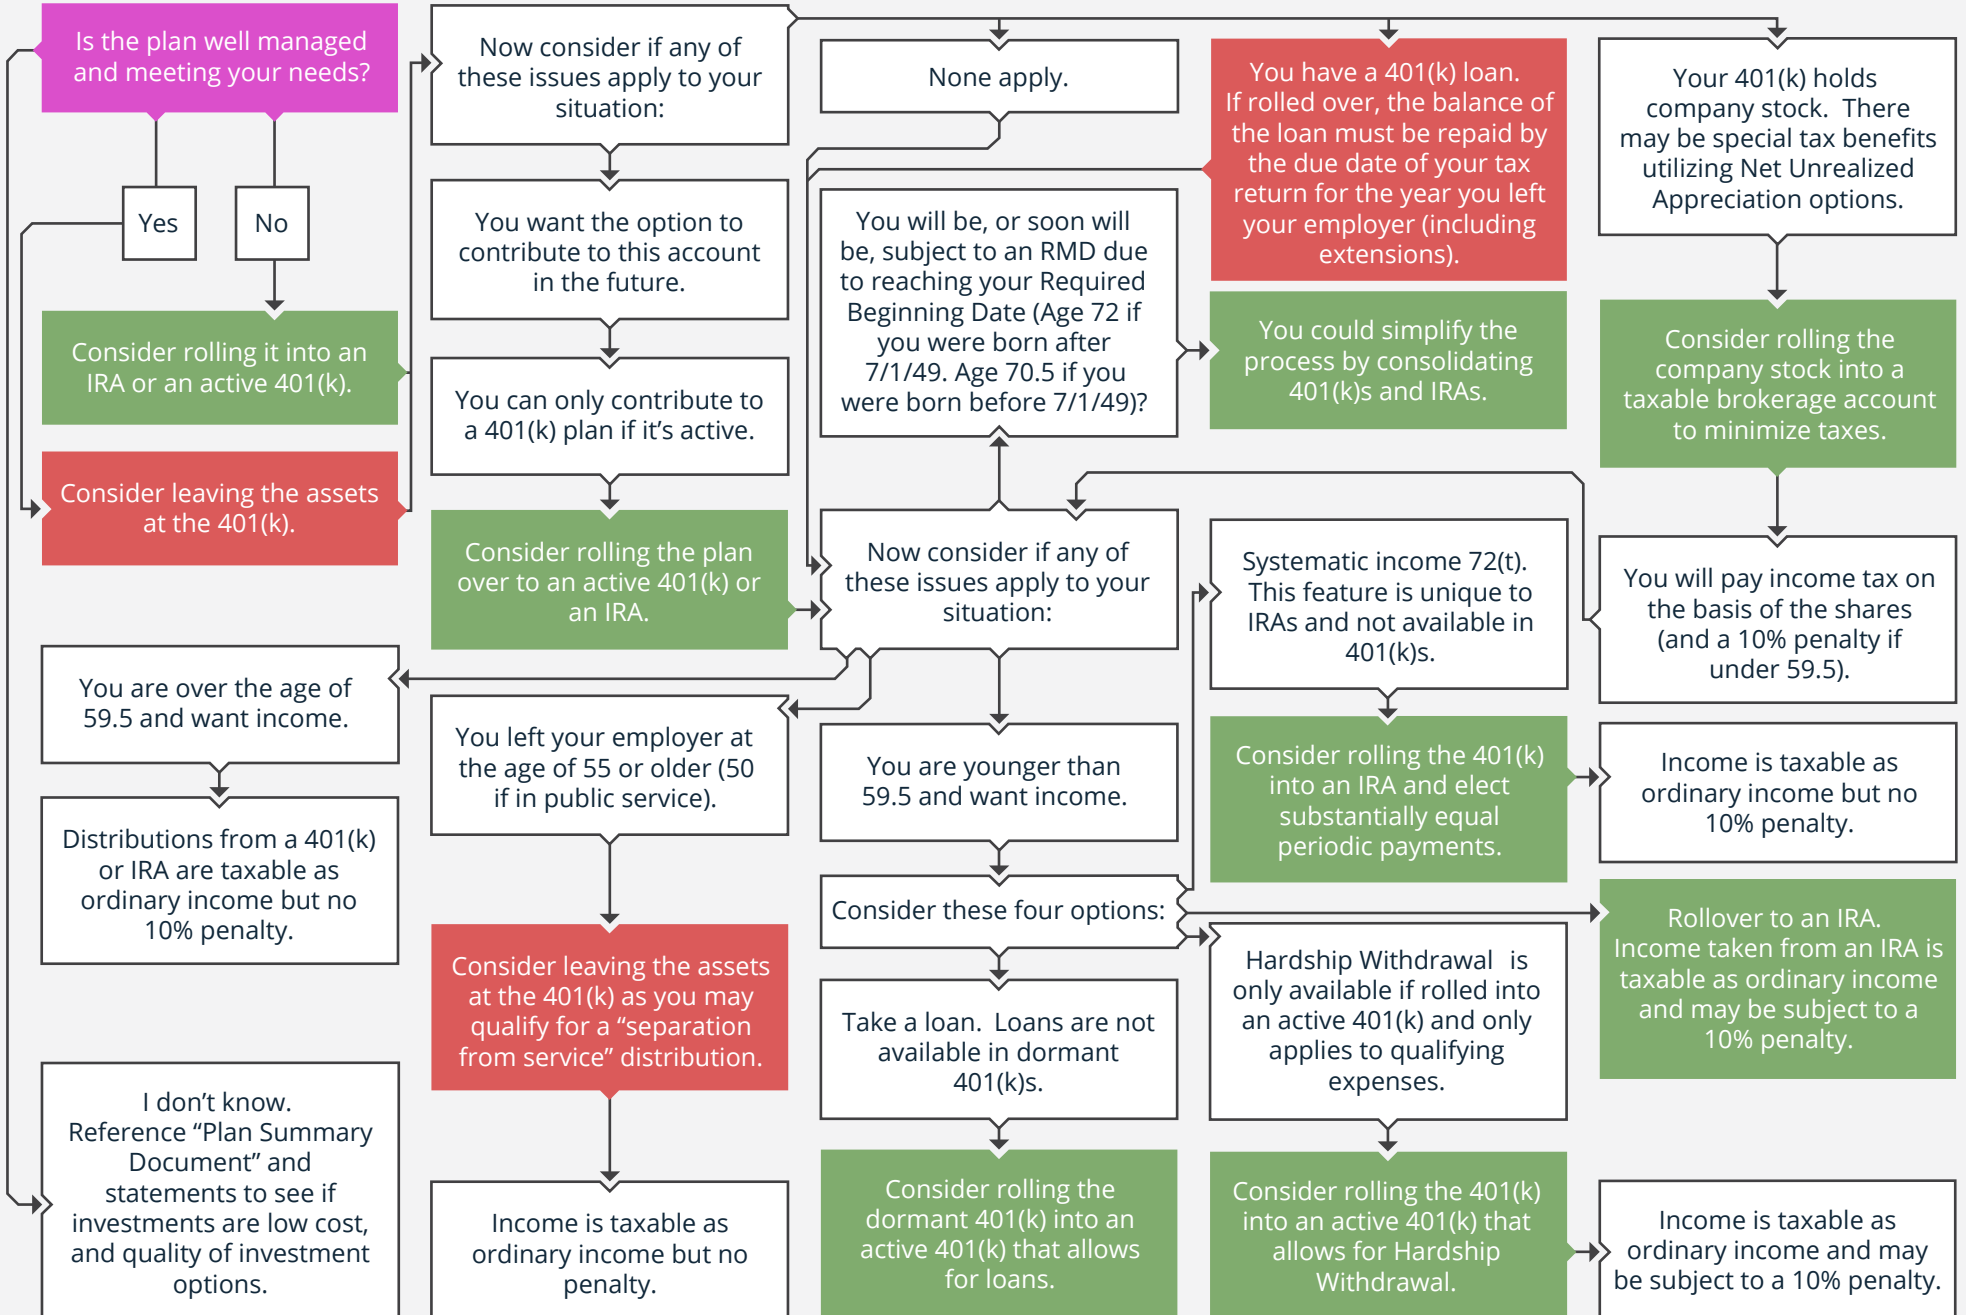

Start Here

Interested in working with our firm?

[Click here to learn more about our complimentary Plan of C.A.R.E. process that allows you to evaluate our firm before hiring us.](#)

Craig Goldslager, Founder of Utterly Financial